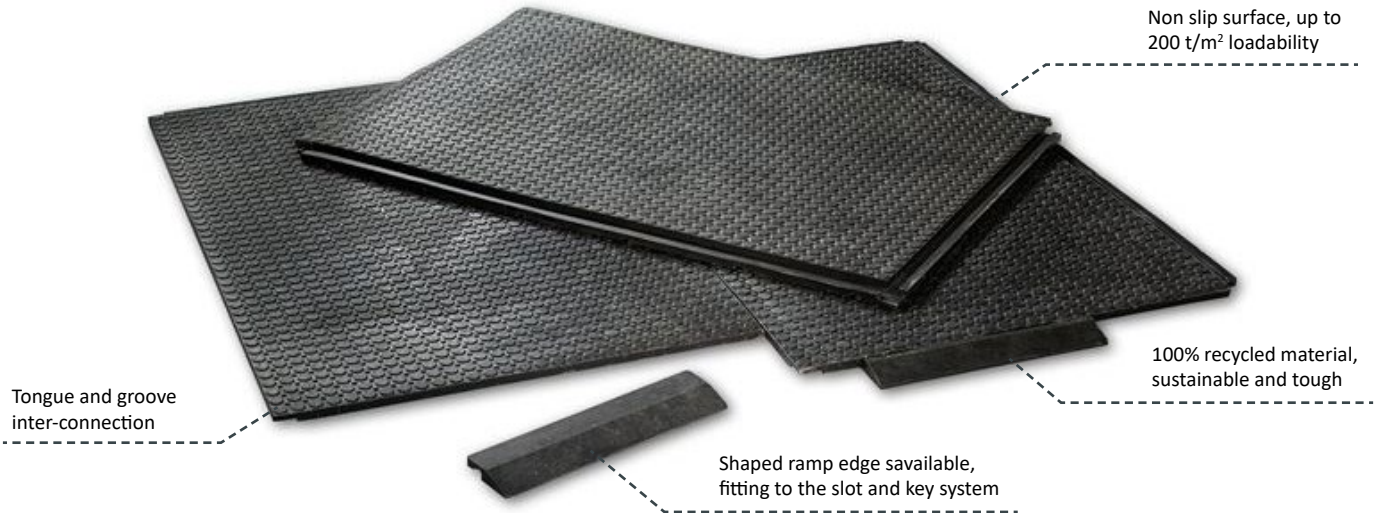

A close-up photograph of a Linde H30 EVO forklift's rear wheel. The tire is a large, treaded solid tire with 'ECOGRID' and 'SOLID EUROPEAN TECHNOLOGY' embossed on it. The wheel is mounted on an orange hub with multiple bolts. The forklift's body is orange and black, with 'Linde H30 EVO' printed on it. The forklift is positioned on a dark grey, textured temporary flooring mat (Bodenmat) that is laid over a grassy area. The EcoGrid logo, a grid of squares, is visible in the top right corner.

ECOGRID®

Temporary Flooring
Bodenmat

Floormat Economy

Protect, saves, insulates

As Versatile As Your Application

The floormat economy can be placed on top of solid ground (such as concrete) without any spadework. Thanks to the tongue and groove system every single mat can be placed quickly, easy and safe. If needed you can easily adapt the mats to obstacles by simply using a normal jigsaw or similar tools. The easy laying and the simple workmanship allow a huge range of application. The floormats can be picked up again at any time without any effort! This makes the mats ideal for temporary soil protection during events, as an insulating bottom layer in marquees or just as a tough shop flooring. Impact noise will be reduced significantly.

Using the optional ramped edges, health and safety is greatly improved and makes the system fully disabled access compliant. The Bodenmat system also incorporates an integrated drainage system, increasing weather protection.

Close up

The floormat economy reduces loads, isolates effectively against rising cold and allow rainwater to run off beneath the floormat area. On request an optional drainage system is available.

The approved tongue and groove inter-connecting system offers simple, safe and quick laying opportunities.