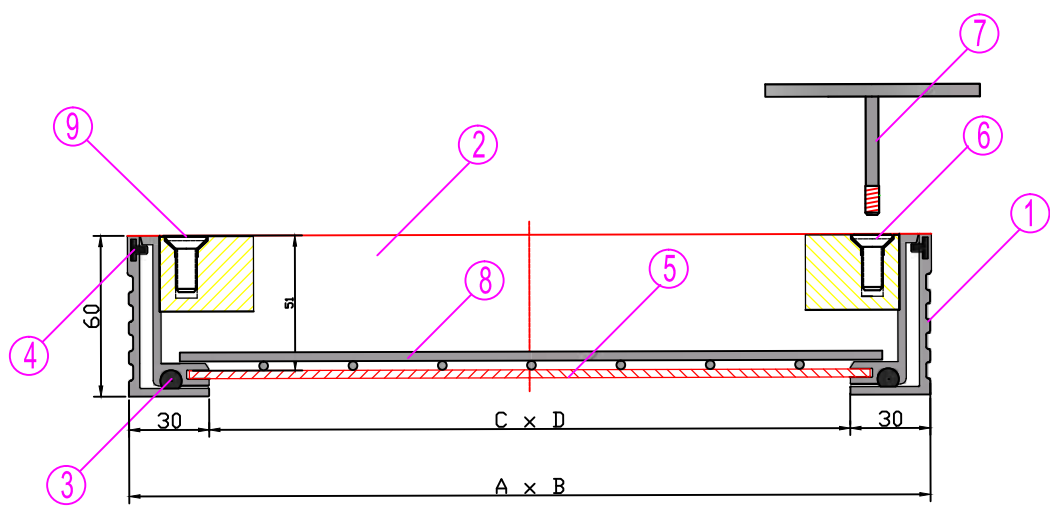

DS-Line and Pro-Line Aluminium Inspection Chamber Range

1. Outside frame
2. Inside cover
3. 8mm EPDM seal
4. EPDM T Seal
5. 3mm galvanised steel plate
6. Stainless steel screw M8 x 20mm
7. Galvanised lifting key
8. Reinforced mesh
9. Plastic stopper